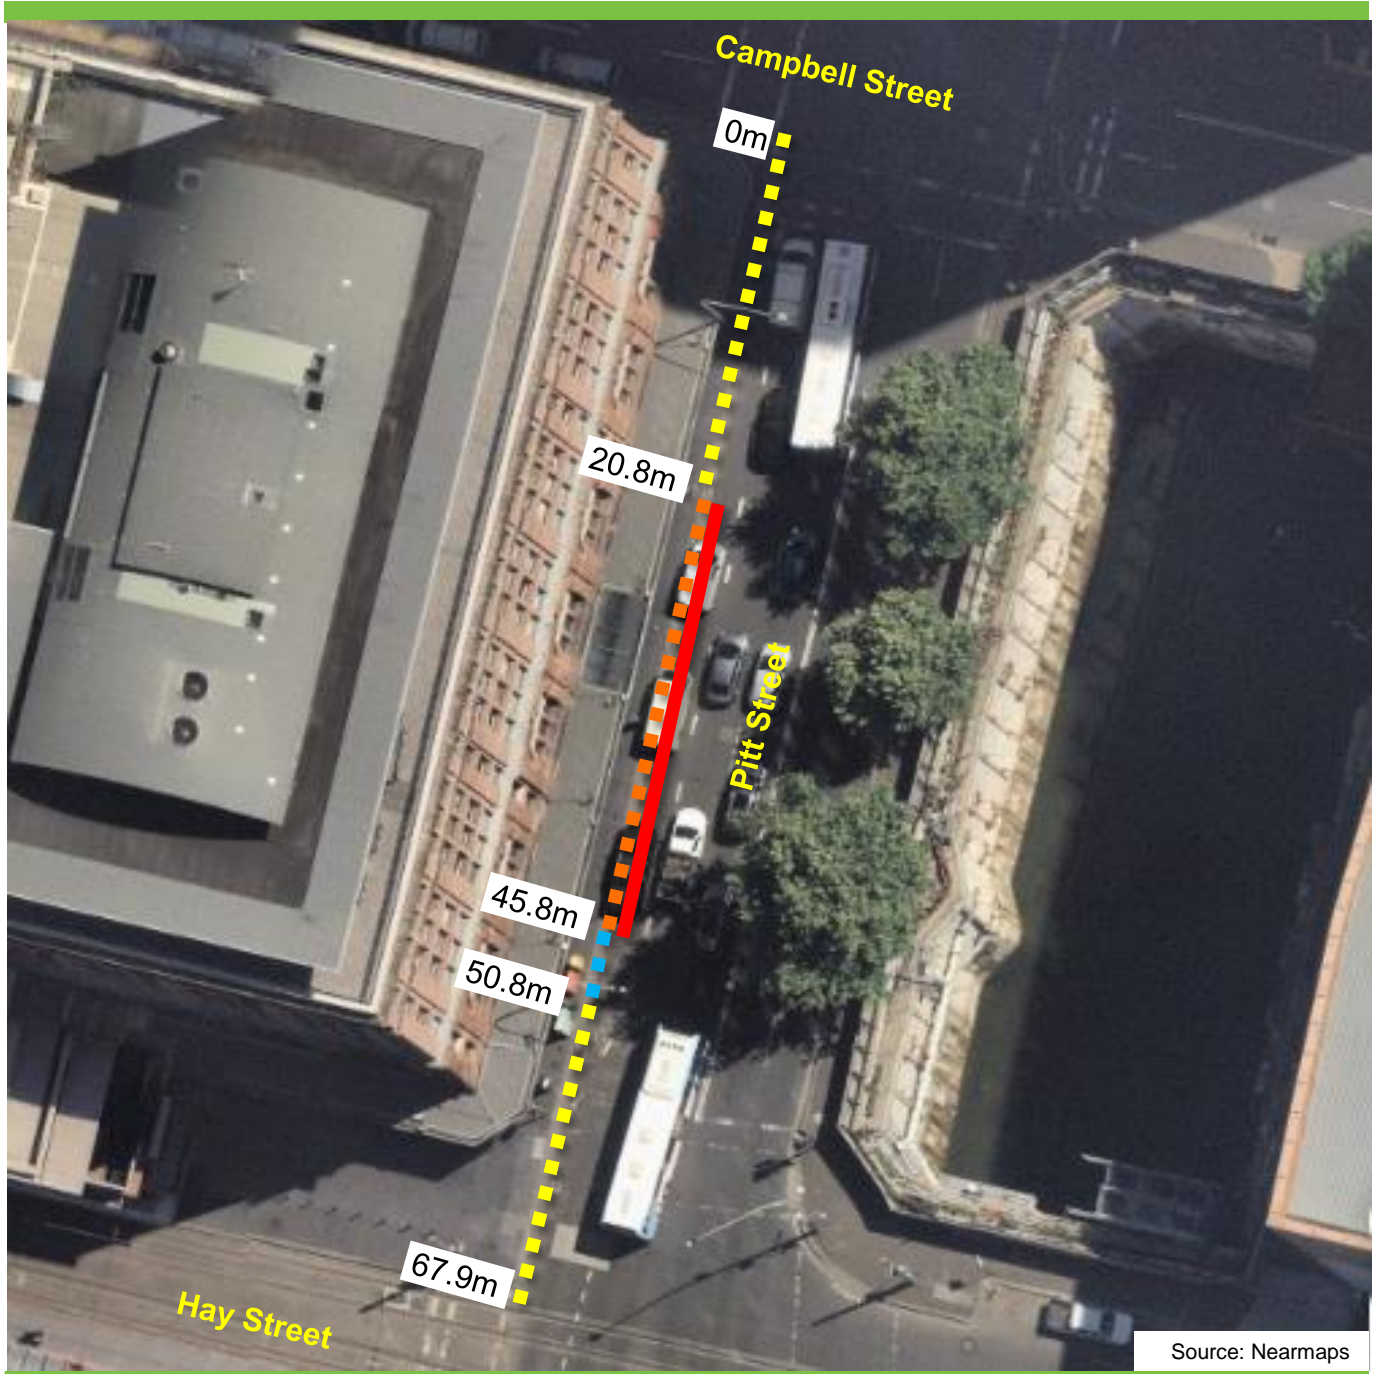

### Existing

-  "No Stopping"
-  "Loading Zone Ticket 6am-6pm Mon-Fri, 6-10am Sat" & "4P Ticket 6pm-12 Midnight Mon-Fri, 10am-10pm Sat, 8am-10pm Sun & Public Holidays"
-  "Mail Zone, Taxis Excepted 1 Minute Limit Set Down Only"

### Proposed

-  "Loading Zone Ticket 6am-6pm Mon-Fri, 6-10am Sat" & "No Parking All Other Times"